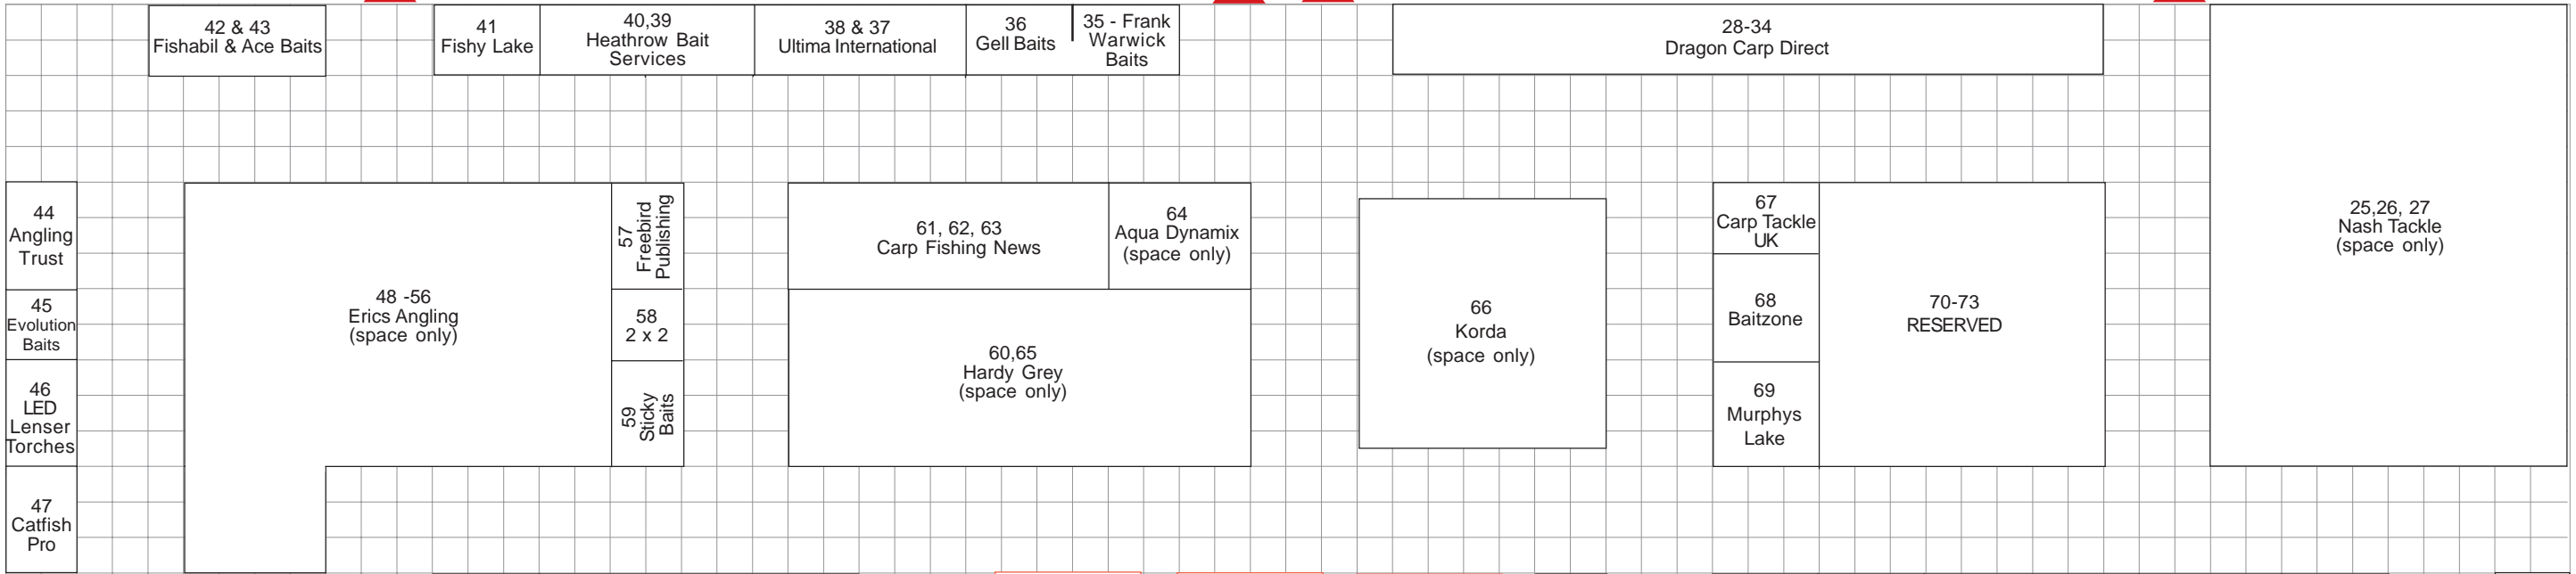

LOADING DOORS/
FIRE EXIT

LOADING DOORS/
FIRE EXIT

LOADING DOORS/
FIRE EXIT

GENTS TOILETS

Stage & Indoor Lake

STAGE

BAR & FOOD

MAIN ENTRANCE

LOADING SHUTTER

LOADING DOORS/
FIRE EXIT

LOADING DOORS/
FIRE EXIT

LOADING DOORS/
FIRE EXIT

Carp Clinic