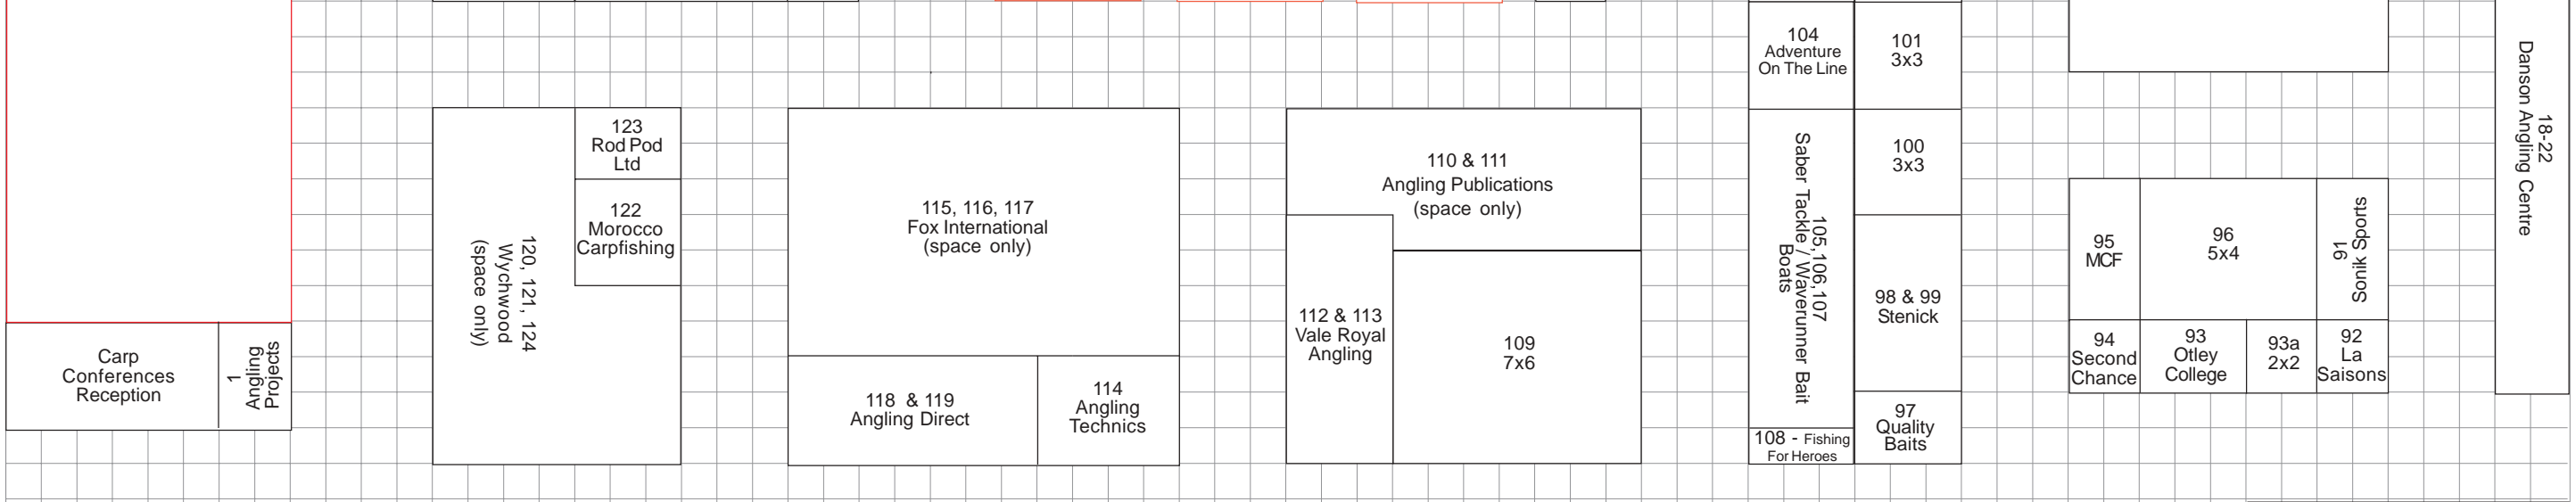

LOADING DOORS/
FIRE EXIT

LOADING DOORS/
FIRE EXIT

LOADING DOORS/
FIRE EXIT

GENTS TOILETS

Stage & Indoor Lake

STAGE

BAR & FOOD

MAIN ENTRANCE

LOADING SHUTTER

LOADING DOORS/
FIRE EXIT

LOADING DOORS/
FIRE EXIT

LOADING DOORS/
FIRE EXIT

Carp Clinic